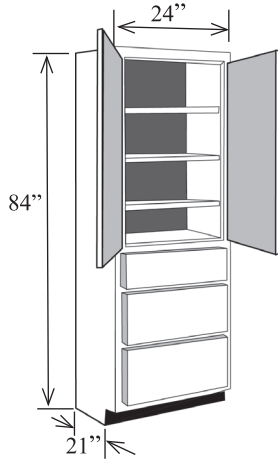

Linen Cabinets

156

Linen Cabinets