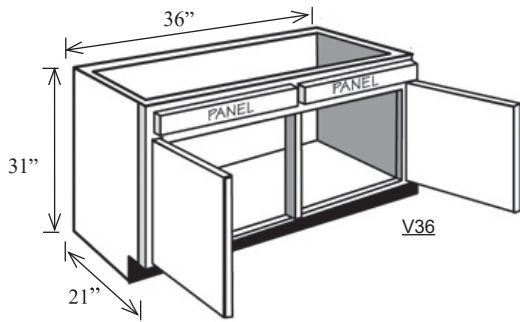

Bathroom Vanity Cabinets

Vanity Cabinets