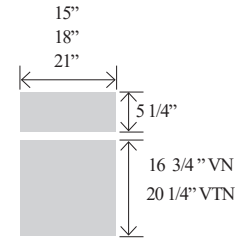

Bathroom Vanity Cabinets

Vanity Cabinets

Opening Dimensions

Opening widths per left and right side.

Item No.	Width	Height	Depth	Doors	Opening W	Opening H	Center Stile W
V30	30"	31"	21"	2	12"	5 1/4" / 16 3/4"	3"
V36	36"	31"	21"	2	15"	5 1/4" / 16 3/4"	3"
V42	42"	31"	21"	2	18"	5 1/4" / 16 3/4"	3"
V48-4	48"	31"	21"	4	21"	5 1/4" / 16 3/4"	3"
V48-2	48"	31"	21"	2	21"	5 1/4" / 16 3/4"	3"

Tall Vanity Cabinets

Opening Dimensions

Opening widths per left and right side.

Item No.	Width	Height	Depth	Doors	Opening W	Opening H	Center Stile W
VT30	30"	34 1/2"	21"	2	12"	5 1/4" / 20 1/4"	3"
VT36	36"	34 1/2"	21"	2	15"	5 1/4" / 20 1/4"	3"
VT42	42"	34 1/2"	21"	2	18"	5 1/4" / 20 1/4"	3"
VT48-4	48"	34 1/2"	21"	4	21"	5 1/4" / 20 1/4"	3"
VT48-2	48"	34 1/2"	21"	2	21"	5 1/4" / 20 1/4"	3"

Glides

- Full Ext. Ball Bearing Glide (F) \$40 per drawer
- Soft Close Undermount Glide (S) No Change

CABINET PRICES					
Item No.	Level 1	Level 2	Level 3	Level 4	Level 5
V30	842	874	918	1,044	1,163
V36	887	918	967	1,102	1,217
V42	943	980	1,030	1,173	1,305
V48-4	1,087	1,130	1,192	1,355	1,499
V48-2	1,137	1,180	1,242	1,405	1,549
VT30	967	1,005	1,061	1,206	1,338
VT36	1,018	1,056	1,112	1,264	1,399
VT42	1,087	1,130	1,192	1,355	1,499
VT48-2	1,248	1,299	1,368	1,555	1,721
VT48-4	1,298	1,349	1,418	1,605	1,771

Narrow Vanity Cabinets

VN24

VTN15

Opening Dimensions

Vanity Cabinets

Item No.	Width	Height	Depth	Doors	Opening W	Opening H
VN15L	15"	31"	18"	1	12"	5 1/4" / 16 3/4"
VN18L	18"	31"	18"	1	15"	5 1/4" / 16 3/4"
VN15R	15"	31"	18"	1	12"	5 1/4" / 16 3/4"
VN18R	18"	31"	18"	1	15"	5 1/4" / 16 3/4"
VN24	24"	31"	18"	2	21"	5 1/4" / 16 3/4"
VN24L	24"	31"	18"	1	21"	5 1/4" / 16 3/4"
VN24R	24"	31"	18"	1	21"	5 1/4" / 16 3/4"