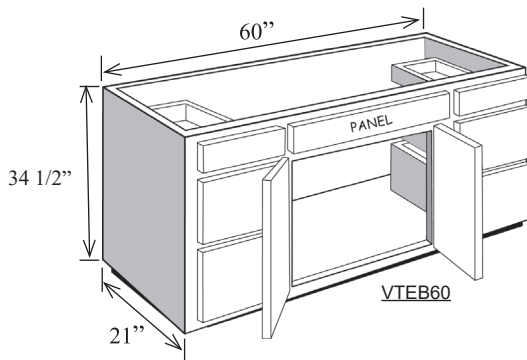

Opening dimensions based on item number VEB

- One false drawer front
- Two 4"H & Four 6"H drawers VEB
- Two 4"H & Four 8"H drawers VTEB
- Specify finished sides left, right or both

Item No.	Width	Height	Depth	Doors	Drawers	Opening W	Opening H
VEB48	48"	31"	21"	2	6	9" / 21" / 9"	5 1/4" / 7 5/8" / 16 3/4"
VEB54	54"	31"	21"	2	6	12" / 21" / 12"	5 1/4" / 7 5/8" / 16 3/4"
VEB60	60"	31"	21"	2	6	15" / 21" / 15"	5 1/4" / 7 5/8" / 16 3/4"
VTEB48	48"	34 1/2"	21"	2	6	9" / 21" / 9"	5 1/4" / 9 3/8" / 20 1/4"
VTEB54	54"	34 1/2"	21"	2	6	12" / 21" / 12"	5 1/4" / 9 3/8" / 20 1/4"
VTEB60	60"	34 1/2"	21"	2	6	15" / 21" / 15"	5 1/4" / 9 3/8" / 20 1/4"