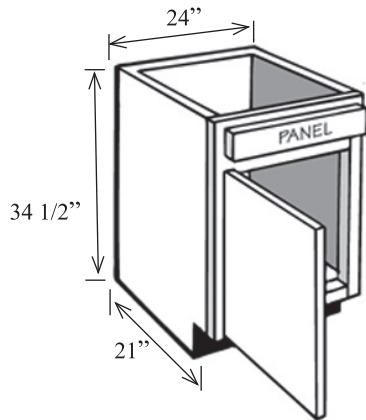

Bathroom Vanity Cabinets

- One false drawer front
- Specify hinge left or hinge right for one door cabinet
- Specify finished sides left, right or both

Vanity Cabinets

Item No.	Width	Height	Depth	Doors	Opening W	Opening H
V15L	15"	31"	21"	1	12"	5 1/4" / 16 3/4"
V18L	18"	31"	21"	1	15"	5 1/4" / 16 3/4"
V15R	15"	31"	21"	1	12"	5 1/4" / 16 3/4"
V18R	18"	31"	21"	1	15"	5 1/4" / 16 3/4"
V24	24"	31"	21"	2	21"	5 1/4" / 16 3/4"
V24L	24"	31"	21"	1	21"	5 1/4" / 16 3/4"
V24R	24"	31"	21"	1	21"	5 1/4" / 16 3/4"

Tall Vanity Cabinets

Item No.	Width	Height	Depth	Doors	Opening W	Opening H
VT15L	15"	34 1/2"	21"	1	12"	5 1/4" / 20 1/4"
VT18L	18"	34 1/2"	21"	1	15"	5 1/4" / 20 1/4"
VT15R	15"	34 1/2"	21"	1	12"	5 1/4" / 20 1/4"
VT18R	18"	34 1/2"	21"	1	15"	5 1/4" / 20 1/4"
VT24	24"	34 1/2"	21"	2	21"	5 1/4" / 20 1/4"
VT24L	24"	34 1/2"	21"	1	21"	5 1/4" / 20 1/4"
VT24R	24"	34 1/2"	21"	1	21"	5 1/4" / 20 1/4"

PRICE VARIABLES

Cabinet

All Wood Box	No Change
Full Overlay	No Change
Same Species Interior	Add 30%
Finished Side Wall Cabinet	$80
Finished Side Base Cabinet	$128
Finished Side Tall Cabinet	$360
Add Pull Out Tray	$192

Wood

Maple Wood	No Change
Oak Wood	No Change
Cherry Wood	+12%

Finish

Stain	No Change
Stain with Glaze	Add 15%
Paint	Add 10%
Paint with Glaze	Add 20%
Paint with Rubbed Edges	Add 20%
Unfinished	-15%

Doors

Glass Prep/ Same Species Interior	Add 35%
Glass Prep Mullion	$164 per door
Arch Door	$26 per door
Cathedral Door	$26 per door
Soft Close Door	$20 per door

Drawer

Poplar Drawer Box	-$20 per drawer
Maple Drawer Box	No Change

Glides

Full Ext. Ball Bearing Glide (F)	-$40 per drawer
Soft Close Undermount Glide (S)	No Change

CABINET PRICES

Item No.	Level 1	Level 2	Level 3	Level 4	Level 5
V15L	588	606	637	726	806
V15R	588	606	637	726	806
V18L	612	637	675	765	847
V18R	612	637	675	765	847
V24	685	731	768	867	957
V24L	655	681	718	817	907
V24R	655	681	718	817	907
VT15L	668	693	731	830	921
VT15R	668	693	731	830	921
VT18L	706	731	768	875	969
VT18R	706	731	768	875	969
VT24	865	887	931	1,040	1,142
VT24L	815	837	881	990	1,092
VT24R	815	837	881	990	1,092