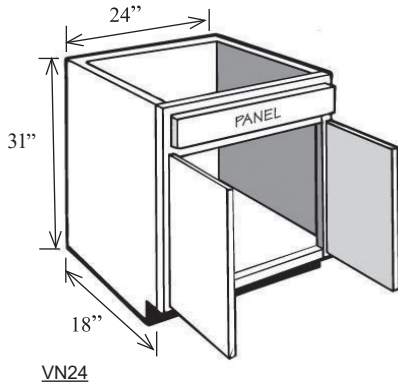

Narrow Vanity Cabinets