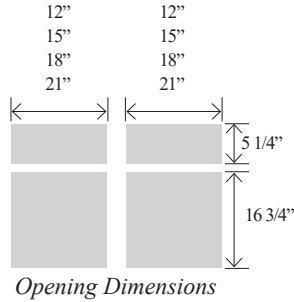

Narrow Vanity Cabinets

Opening widths per left and right side.

Vanity Cabinets

Item No.	Width	Height	Depth	Doors	Opening W	Opening H	Center Stile W
VN30	30"	31"	18"	2	12"	5 1/4" / 16 3/4"	3"
VN36	36"	31"	18"	2	15"	5 1/4" / 16 3/4"	3"
VN42	42"	31"	18"	2	18"	5 1/4" / 16 3/4"	3"
VN48	48"	31"	18"	4	21"	5 1/4" / 16 3/4"	3"