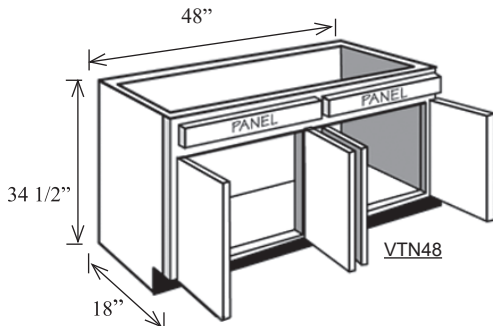

Opening widths per left and right side.

Tall Vanity Cabinets

Item No.	Width	Height	Depth	Doors	Opening W	Opening H	Center Stile W
VTN30	30"	34 1/2"	18"	2	12"	5 1/4" / 20 1/4"	3"
VTN36	36"	34 1/2"	18"	2	15"	5 1/4" / 20 1/4"	3"
VTN42	42"	34 1/2"	18"	2	18"	5 1/4" / 20 1/4"	3"
VTN48-4	48"	34 1/2"	18"	4	21"	5 1/4" / 20 1/4"	3"
VTN48-2	48"	34 1/2"	18"	2	21"	5 1/4" / 20 1/4"	3"

- Two false drawer fronts
- 48" w vanities have 4 drawers
- Specify finished sides left, right or both

PRICE VARIABLES

Cabinet

- All Wood Box . . . . . No Change
- Full Overlay . . . . . No Change
- Same Species Interior. . . . . Add 30%
- Finished Side Wall Cabinet $80
- Finished Side Base Cabinet $128
- Finished Side Tall Cabinet. $360
- Add Pull Out Tray $192

Wood

- Maple Wood . . . . . No Change
- Oak Wood . . . . . No Change
- Cherry Wood . . . . . +12%

Finish

- Stain. . . . . No Change
- Stain with Glaze . . . . . Add 15%
- Paint. . . . . Add 10%
- Paint with Glaze . . . . . Add 20%
- Paint with Rubbed Edges . . . . . Add 20%
- Unfinished . . . . . -15%

Doors

- Glass Prep/ Same Species Interior . . . . . Add 35%
- Glass Prep Mullion . . . . . $164 per door
- Arch Door . . . . . $26 per door
- Cathedral Door . . . . . $26 per door
- Soft Close Door . . . . . $20 per door

CABINET PRICES

Item No.	Level 1	Level 2	Level 3	Level 4	Level 5
VN30	829	859	906	1,030	1,141
VN36	865	895	943	1,074	1,193
VN42	913	949	996	1,136	1,264
VN48	1,123	1,165	1,225	1,399	1,550
VTN30	949	985	1,039	1,180	1,310
VTN36	990	1,026	1,080	1,230	1,368
VTN42	1,050	1,093	1,153	1,310	1,453
VTN48-2	1,290	1,339	1,410	1,604	1,782
VTN48-4	1,330	1,389	1,460	1,654	1,832

HARDWOOD
KITCHENS