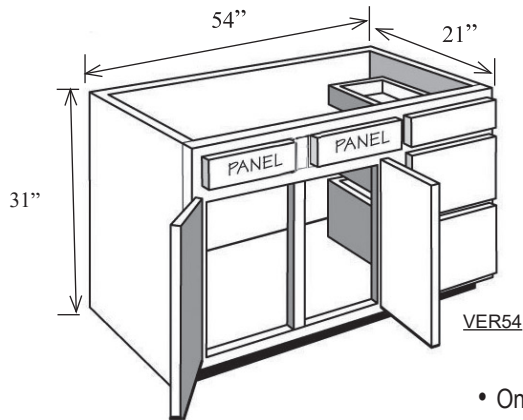

Combo Vanities

150

Combo Vanities

- One 4"H top drawer
- Two 6"H drawers on VEL and VER
- Two 8"H drawers on VTEL and VTER
- Two false drawer fronts
- Specify finished sides left, right or both

Vanity Cabinets

Item No.	Width	Height	Depth	Doors	Drawers	Opening W	Opening H	Center Stile W
VEL48	48"	31"	21"	2	3	15" / 12" / 12"	5 1/4" / 7 5/8" / 16 3/4"	3"
VEL54	54"	31"	21"	2	3	21" / 12" / 12"	5 1/4" / 7 5/8" / 16 3/4"	3"
VEL60	60"	31"	21"	2	3	21" / 15" / 15"	5 1/4" / 7 5/8" / 16 3/4"	3"
VER48	48"	31"	21"	2	3	12" / 12" / 15"	5 1/4" / 7 5/8" / 16 3/4"	3"
VER54	54"	31"	21"	2	3	12" / 12" / 21"	5 1/4" / 7 5/8" / 16 3/4"	3"
VER60	60"	31"	21"	2	3	15" / 15" / 21"	5 1/4" / 7 5/8" / 16 3/4"	3"

Tall Vanity Cabinets

Item No.	Width	Height	Depth	Doors	Drawers	Opening W	Opening H	Center Stile W
VTEL48	48"	34 1/2"	21"	2	3	15" / 12" / 12"	5 1/4" / 9 3/8" / 20 1/4"	3"
VTEL54	54"	34 1/2"	21"	2	3	21" / 12" / 12"	5 1/4" / 9 3/8" / 20 1/4"	3"
VTEL60	60"	34 1/2"	21"	2	3	21" / 15" / 15"	5 1/4" / 9 3/8" / 20 1/4"	3"
VTER48	48"	34 1/2"	21"	2	3	12" / 12" / 15"	5 1/4" / 9 3/8" / 20 1/4"	3"
VTER54	54"	34 1/2"	21"	2	3	12" / 12" / 21"	5 1/4" / 9 3/8" / 20 1/4"	3"
VTER60	60"	34 1/2"	21"	2	3	15" / 15" / 21"	5 1/4" / 9 3/8" / 20 1/4"	3"