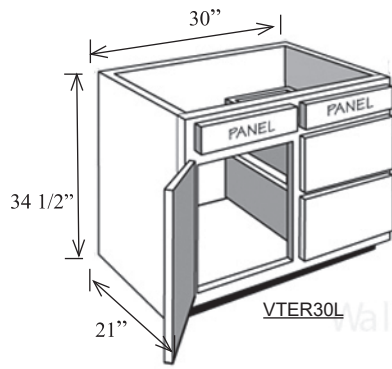

HARDWOOD
KITCHENS

Combo Vanities

Opening dimensions

- Two false drawer fronts on 30"W & 36"W
- Two 6"H drawers on VEL and VER
- Two 8"H drawers on VTEL and VTER
- Specify finished sides left, right or both
- Three Drawers on 42"W, 4"h top drawer
- One false drawer front on 42"W
- Specify hinge left or hinge right for one door cabinet
- Specify finished sides left, right or both