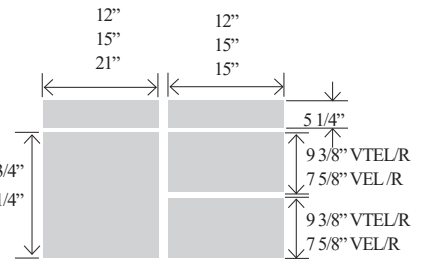

Combo Vanities

Opening dimensions

- Two false drawer fronts on 30"W & 36"W
- Two 6"H drawers on VEL and VER
- Two 8"H drawers on VTEL and VTER
- Specify finished sides left, right or both
- Three Drawers on 42"W, 4"h top drawer
- One false drawer front on 42"W
- Specify hinge left or hinge right for one door cabinet
- Specify finished sides left, right or both

Vanity Cabinets

Item No.	Width	Height	Depth	Doors	Drawers	Opening W	Opening H
VEL30L	30"	31"	21"	1	2	12"/12"	5 1/4" / 16 3/4"
VEL36L	36"	31"	21"	1	2	15"/15"	5 1/4" / 16 3/4"
VEL30R	30"	31"	21"	1	2	12"/12"	5 1/4" / 16 3/4"
VEL36R	36"	31"	21"	1	2	15"/15"	5 1/4" / 16 3/4"
VEL42	42"	31"	21"	2	3	15"/21"	5 1/4" / 16 3/4"
VER30L	30"	31"	21"	1	2	12"/12"	5 1/4" / 16 3/4"
VER36L	36"	31"	21"	1	2	15"/15"	5 1/4" / 16 3/4"
VER30R	30"	31"	21"	1	2	12"/12"	5 1/4" / 16 3/4"
VER36R	36"	31"	21"	1	2	15"/15"	5 1/4" / 16 3/4"
VER42	42"	31"	21"	2	3	21"/15"	5 1/4" / 16 3/4"

Tall Vanity Cabinets

Item No.	Width	Height	Depth	Doors	Drawers	Opening W	Opening H
VTEL30L	30"	34 1/2"	21"	1	2	12"/12"	5 1/4" / 20 1/4"
VTEL36L	36"	34 1/2"	21"	1	2	15"/15"	5 1/4" / 20 1/4"
VTEL30R	30"	34 1/2"	21"	1	2	12"/12"	5 1/4" / 20 1/4"
VTEL36R	36"	34 1/2"	21"	1	2	15"/15"	5 1/4" / 20 1/4"
VTEL42	42"	34 1/2"	21"	2	3	15"/21"	5 1/4" / 20 1/4"
VTER30L	30"	34 1/2"	21"	1	2	12"/12"	5 1/4" / 20 1/4"
VTER36L	36"	34 1/2"	21"	1	2	15"/15"	5 1/4" / 20 1/4"
VTER30R	30"	34 1/2"	21"	1	2	12"/12"	5 1/4" / 20 1/4"
VTER36R	36"	34 1/2"	21"	1	2	15"/15"	5 1/4" / 20 1/4"
VTER42	42"	34 1/2"	21"	2	3	21"/15"	5 1/4" / 20 1/4"