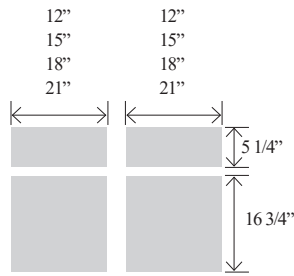

Vanity Cabinets

Item No.	Width	Height	Depth	Doors	Opening W	Opening H
V15L	15"	31"	21"	1	12"	5 1/4" / 16 3/4"
V18L	18"	31"	21"	1	15"	5 1/4" / 16 3/4"
V15R	15"	31"	21"	1	12"	5 1/4" / 16 3/4"
V18R	18"	31"	21"	1	15"	5 1/4" / 16 3/4"
V24	24"	31"	21"	2	21"	5 1/4" / 16 3/4"
V24L	24"	31"	21"	1	21"	5 1/4" / 16 3/4"
V24R	24"	31"	21"	1	21"	5 1/4" / 16 3/4"

Drawer

Poplar Drawer Box	-\$20 per drawer
Maple Drawer Box	No Change

Glides

Full Ext. Ball Bearing Glide (F)	-\$40 per drawer
Soft Close Undermount Glide (S)	No Change

CABINET PRICES

Item No.	Level 1	Level 2	Level 3	Level 4	Level 5
V15L	588	606	637	726	806
V15R	588	606	637	726	806
V18L	612	637	675	765	847
V18R	612	637	675	765	847
V24	685	731	768	867	957
V24L	655	681	718	817	907
V24R	655	681	718	817	907
VT15L	668	693	731	830	921
VT15R	668	693	731	830	921
VT18L	706	731	768	875	969
VT18R	706	731	768	875	969
VT24	865	887	931	1,040	1,142
VT24L	815	837	881	990	1,092
VT24R	815	837	881	990	1,092

Bathroom Vanity Cabinets

Vanity Cabinets

Opening Dimensions

Opening widths per left and right side.

Item No.	Width	Height	Depth	Doors	Opening W	Opening H	Center Stile W
V30	30"	31"	21"	2	12"	5 1/4" / 16 3/4"	3"
V36	36"	31"	21"	2	15"	5 1/4" / 16 3/4"	3"
V42	42"	31"	21"	2	18"	5 1/4" / 16 3/4"	3"
V48-4	48"	31"	21"	4	21"	5 1/4" / 16 3/4"	3"
V48-2	48"	31"	21"	2	21"	5 1/4" / 16 3/4"	3"

Tall Vanity Cabinets

Opening Dimensions

Opening widths per left and right side.

Item No.	Width	Height	Depth	Doors	Opening W	Opening H	Center Stile W
VT30	30"	34 1/2"	21"	2	12"	5 1/4" / 20 1/4"	3"
VT36	36"	34 1/2"	21"	2	15"	5 1/4" / 20 1/4"	3"
VT42	42"	34 1/2"	21"	2	18"	5 1/4" / 20 1/4"	3"
VT48-4	48"	34 1/2"	21"	4	21"	5 1/4" / 20 1/4"	3"
VT48-2	48"	34 1/2"	21"	2	21"	5 1/4" / 20 1/4"	3"