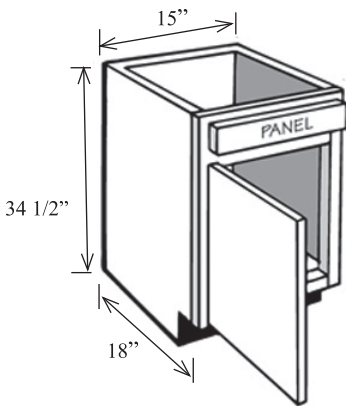

Narrow Vanity Cabinets

VN24

VTN15

Vanity Cabinets

Item No.	Width	Height	Depth	Doors	Opening W	Opening H
VN15L	15"	31"	18"	1	12"	5 1/4" / 16 3/4"
VN18L	18"	31"	18"	1	15"	5 1/4" / 16 3/4"
VN15R	15"	31"	18"	1	12"	5 1/4" / 16 3/4"
VN18R	18"	31"	18"	1	15"	5 1/4" / 16 3/4"
VN24	24"	31"	18"	2	21"	5 1/4" / 16 3/4"
VN24L	24"	31"	18"	1	21"	5 1/4" / 16 3/4"
VN24R	24"	31"	18"	1	21"	5 1/4" / 16 3/4"

Tall Vanity Cabinets

Item No.	Width	Height	Depth	Doors	Opening W	Opening H
VTN15L	15"	34 1/2"	18"	1	12"	5 1/4" / 20 1/4"
VTN18L	18"	34 1/2"	18"	1	15"	5 1/4" / 20 1/4"
VTN15R	15"	34 1/2"	18"	1	12"	5 1/4" / 20 1/4"
VTN18R	18"	34 1/2"	18"	1	15"	5 1/4" / 20 1/4"
VTN24	24"	34 1/2"	18"	2	21"	5 1/4" / 20 1/4"
VTN24L	24"	34 1/2"	18"	1	21"	5 1/4" / 20 1/4"
VTN24R	24"	34 1/2"	18"	1	21"	5 1/4" / 20 1/4"

- One false drawer front
- Specify hinge left or hinge right for one door cabinet
- Specify finished sides left, right or both

CABINET PRICES					
Item No.	Level 1	Level 2	Level 3	Level 4	Level 5
VN15L	595	619	655	744	824
VN15R	595	619	655	744	824
VN18L	613	636	673	762	849
VN18R	613	636	673	762	849
VN24	693	715	763	850	938
VN24L	643	666	703	800	888
VN24R	643	666	703	800	888
VTN15L	690	715	750	855	953
VTN15R	690	715	750	855	953
VTN18L	709	733	775	880	979
VTN18R	709	733	775	880	979
VTN24	833	863	915	1,018	1,118
VTN24L	783	813	855	968	1,068
VTN24R	783	813	855	968	1,068

PRICE VARIABLES

Cabinet

- All Wood Box . . . . . No Change
- Full Overlay . . . . . No Change
- Same Species Interior . . . . . Add 30%
- Finished Side Wall Cabinet $80
- Finished Side Base Cabinet $128
- Finished Side Tall Cabinet $360
- Add Pull Out Tray $192

Wood

- Maple Wood . . . . . No Change
- Oak Wood . . . . . No Change
- Cherry Wood . . . . . +12%

Finish

- Stain . . . . . No Change
- Stain with Glaze . . . . . Add 15%
- Paint . . . . . Add 10%
- Paint with Glaze . . . . . Add 20%
- Paint with Rubbed Edges . . . . . Add 20%
- Unfinished . . . . . -15%

Doors