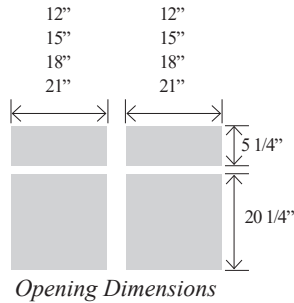

Opening widths per left and right side.

Tall Vanity Cabinets

Item No.	Width	Height	Depth	Doors	Opening W	Opening H	Center Stile W
VTN30	30"	34 1/2"	18"	2	12"	5 1/4" / 20 1/4"	3"
VTN36	36"	34 1/2"	18"	2	15"	5 1/4" / 20 1/4"	3"
VTN42	42"	34 1/2"	18"	2	18"	5 1/4" / 20 1/4"	3"
VTN48-4	48"	34 1/2"	18"	4	21"	5 1/4" / 20 1/4"	3"
VTN48-2	48"	34 1/2"	18"	2	21"	5 1/4" / 20 1/4"	3"

- Two false drawer fronts
- 48" w vanities have 4 drawers
- Specify finished sides left, right or both

PRICE VARIABLES

Cabinet

- All Wood Box . . . . . No Change
- Full Overlay . . . . . No Change
- Same Species Interior. . . . . Add 30%
- Finished Side Wall Cabinet $80
- Finished Side Base Cabinet $128
- Finished Side Tall Cabinet. $360
- Add Pull Out Tray $192

Wood

- Maple Wood . . . . . No Change
- Oak Wood . . . . . No Change
- Cherry Wood . . . . . +12%

Finish

- Stain. . . . . No Change
- Stain with Glaze . . . . . Add 15%
- Paint. . . . . Add 10%
- Paint with Glaze . . . . . Add 20%
- Paint with Rubbed Edges . . . . . Add 20%
- Unfinished . . . . . -15%

Doors

- Glass Prep/ Same Species Interior . . . . . Add 35%
- Glass Prep Mullion . . . . . $164 per door
- Arch Door . . . . . $26 per door
- Cathedral Door . . . . . $26 per door
- Soft Close Door . . . . . $20 per door

CABINET PRICES

Item No.	Level 1	Level 2	Level 3	Level 4	Level 5
VN30	829	859	906	1,030	1,141
VN36	865	895	943	1,074	1,193
VN42	913	949	996	1,136	1,264
VN48	1,123	1,165	1,225	1,399	1,550
VTN30	949	985	1,039	1,180	1,310
VTN36	990	1,026	1,080	1,230	1,368
VTN42	1,050	1,093	1,153	1,310	1,453
VTN48-2	1,290	1,339	1,410	1,604	1,782
VTN48-4	1,330	1,389	1,460	1,654	1,832

HARDWOOD
KITCHENS