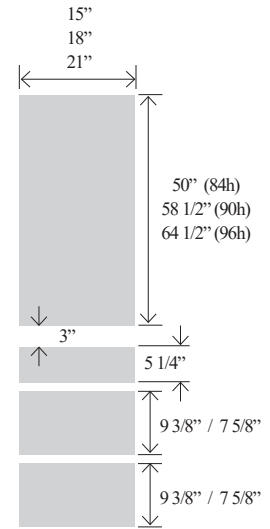

Item No.	Width	Height	Depth	Shelves	Doors	Drawers	Opening W	Opening H
VLD1884L	18"	84"	21"	3	1	3	15"	50" / 5 1/4" / 7 5/8" / 7 5/8"
VLD2184L	21"	84"	21"	3	1	3	18"	50" / 5 1/4" / 7 5/8" / 7 5/8"
VLD1884R	18"	84"	21"	3	1	3	15"	50" / 5 1/4" / 7 5/8" / 7 5/8"
VLD2184R	21"	84"	21"	3	1	3	18"	50" / 5 1/4" / 7 5/8" / 7 5/8"
VLD2484	24"	84"	21"	3	2	3	21"	50" / 5 1/4" / 7 5/8" / 7 5/8"
VLD2484L	24"	84"	21"	3	1	3	21"	50" / 5 1/4" / 7 5/8" / 7 5/8"
VLD2484R	24"	84"	21"	3	1	3	21"	50" / 5 1/4" / 7 5/8" / 7 5/8"
VTLD1890L	18"	90"	21"	3	1	3	15"	52 1/2" / 5 1/4" / 9 3/8" / 9 3/8"
VTLD2190L	21"	90"	21"	3	1	3	18"	52 1/2" / 5 1/4" / 9 3/8" / 9 3/8"
VTLD1890R	18"	90"	21"	3	1	3	15"	52 1/2" / 5 1/4" / 9 3/8" / 9 3/8"
VTLD2190R	21"	90"	21"	3	1	3	18"	52 1/2" / 5 1/4" / 9 3/8" / 9 3/8"
VTLD2490	24"	90"	21"	3	2	3	21"	52 1/2" / 5 1/4" / 9 3/8" / 9 3/8"
VTLD2490L	24"	90"	21"	3	1	3	21"	52 1/2" / 5 1/4" / 9 3/8" / 9 3/8"
VTLD2490R	24"	90"	21"	3	1	3	21"	52 1/2" / 5 1/4" / 9 3/8" / 9 3/8"
VTLD1896L	18"	96"	21"	3	1	3	15"	58 1/2" / 5 1/4" / 9 3/8" / 9 3/8"
VTLD2196L	21"	96"	21"	3	1	3	18"	58 1/2" / 5 1/4" / 9 3/8" / 9 3/8"
VTLD1896R	18"	96"	21"	3	1	3	15"	58 1/2" / 5 1/4" / 9 3/8" / 9 3/8"
VTLD2196R	21"	96"	21"	3	1	3	18"	58 1/2" / 5 1/4" / 9 3/8" / 9 3/8"
VTLD2496	24"	96"	21"	3	2	3	21"	58 1/2" / 5 1/4" / 9 3/8" / 9 3/8"
VTLD2496L	24"	96"	21"	3	1	3	21"	58 1/2" / 5 1/4" / 9 3/8" / 9 3/8"
VTLD2496R	24"	96"	21"	3	1	3	21"	58 1/2" / 5 1/4" / 9 3/8" / 9 3/8"