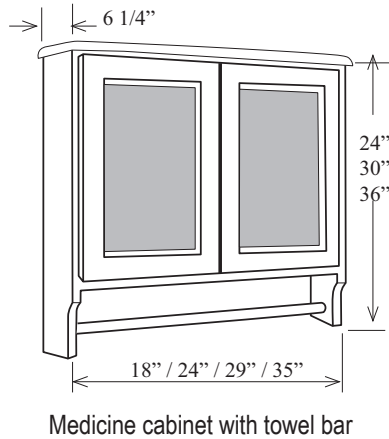

- Choose a shelf (S) or towel bar (B) cabinet (N) Box
- All cabinets are available in four door styles:
Flat Panel, Raised Panel, Beadboard and Glass, Mirror.

Item No.	Width	Height	Depth	Shelves	Doors
BC_1824_	19 1/2"	24"	6 1/4"	2	1
BC_2424_	25 1/2"	24"	6 1/4"	2	1
BC_3024_	31 1/2"	24"	6 1/4"	2	1
BC_3624_	37 1/2"	24"	6 1/4"	2	1
BC_1830_	19 1/2"	30"	6 1/4"	2	2
BC_2430_	25 1/2"	30"	6 1/4"	2	2
BC_3030_	31 1/2"	30"	6 1/4"	2	2
BC_3630_	37 1/2"	30"	6 1/4"	2	2
BC_1836_	19 1/2"	36"	6 1/4"	2	2
BC_2436_	25 1/2"	36"	6 1/4"	2	2
BC_3036_	31 1/2"	36"	6 1/4"	2	2
BC_3636_	37 1/2"	36"	6 1/4"	2	2