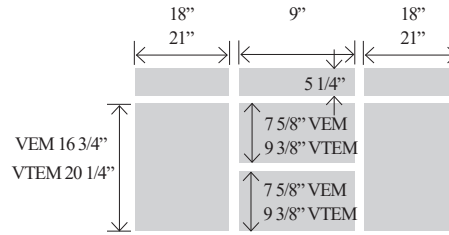

Combo Vanities

152

Combo Vanities

- Two false drawer fronts
- One 4"H & Two 6"H drawers VEM
- One 4"H & Two 8"H drawers VTEM
- Specify finished sides left, right or both

Item No.	Width	Height	Depth	Doors	Drawers	Opening W	Opening H
VEM54	54"	31"	21"	4	3	18" / 9" / 18"	5 1/4" / 7 5/8" / 16 3/4"
VEM60	60"	31"	21"	4	3	21" / 9" / 21"	5 1/4" / 7 5/8" / 16 3/4"
VTEM54	54"	34 1/2"	21"	4	3	18" / 9" / 18"	5 1/4" / 9 3/8" / 20 1/4"
VTEM60	60"	34 1/2"	21"	4	3	21" / 9" / 21"	5 1/4" / 9 3/8" / 20 1/4"