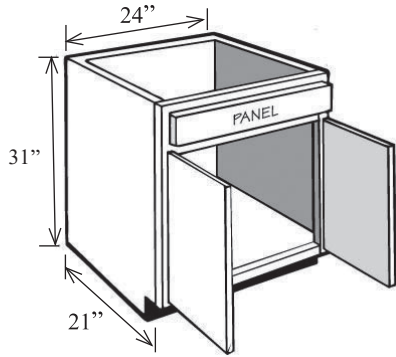

Bathroom Vanity Cabinets

- One false drawer front
- Specify hinge left or hinge right for one door cabinet
- Specify finished sides left, right or both

Vanity Cabinets

Item No.	Width	Height	Depth	Doors	Opening W	Opening H
V15L	15"	31"	21"	1	12"	5 1/4" / 16 3/4"
V18L	18"	31"	21"	1	15"	5 1/4" / 16 3/4"
V15R	15"	31"	21"	1	12"	5 1/4" / 16 3/4"
V18R	18"	31"	21"	1	15"	5 1/4" / 16 3/4"
V24	24"	31"	21"	2	21"	5 1/4" / 16 3/4"
V24L	24"	31"	21"	1	21"	5 1/4" / 16 3/4"
V24R	24"	31"	21"	1	21"	5 1/4" / 16 3/4"

Tall Vanity Cabinets

Item No.	Width	Height	Depth	Doors	Opening W	Opening H
VT15L	15"	34 1/2"	21"	1	12"	5 1/4" / 20 1/4"
VT18L	18"	34 1/2"	21"	1	15"	5 1/4" / 20 1/4"
VT15R	15"	34 1/2"	21"	1	12"	5 1/4" / 20 1/4"
VT18R	18"	34 1/2"	21"	1	15"	5 1/4" / 20 1/4"
VT24	24"	34 1/2"	21"	2	21"	5 1/4" / 20 1/4"
VT24L	24"	34 1/2"	21"	1	21"	5 1/4" / 20 1/4"
VT24R	24"	34 1/2"	21"	1	21"	5 1/4" / 20 1/4"

PRICE VARIABLES

Cabinet

All Wood Box	No Change
Full Overlay	No Change
Same Species Interior	Add 30%
Finished Side Wall Cabinet	$80
Finished Side Base Cabinet	$128
Finished Side Tall Cabinet	$360
Add Pull Out Tray	$192

Wood

Maple Wood	No Change
Oak Wood	No Change
Cherry Wood	+12%

Finish

Stain	No Change
Stain with Glaze	Add 15%
Paint	Add 10%
Paint with Glaze	Add 20%
Paint with Rubbed Edges	Add 20%
Unfinished	-15%

Doors

Glass Prep/ Same Species Interior	Add 35%
Glass Prep Mullion	$164 per door
Arch Door	$26 per door
Cathedral Door	$26 per door
Soft Close Door	$20 per door

Drawer

Poplar Drawer Box	-$20 per drawer
Maple Drawer Box	No Change

Glides

Full Ext. Ball Bearing Glide (F)	-$40 per drawer
Soft Close Undermount Glide (S)	No Change

CABINET PRICES

Item No.	Level 1	Level 2	Level 3	Level 4	Level 5
V15L	588	606	637	726	806
V15R	588	606	637	726	806
V18L	612	637	675	765	847
V18R	612	637	675	765	847
V24	685	731	768	867	957
V24L	655	681	718	817	907
V24R	655	681	718	817	907
VT15L	668	693	731	830	921
VT15R	668	693	731	830	921
VT18L	706	731	768	875	969
VT18R	706	731	768	875	969
VT24	865	887	931	1,040	1,142
VT24L	815	837	881	990	1,092
VT24R	815	837	881	990	1,092