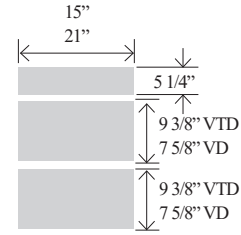

Drawer & Hamper Vanity Cabinets

154

Drawer & Hamper Cabinets

- Three drawers
- Specify finished sides left, right or both

Item No.	Width	Height	Depth	Drawers
VD15	15"	31"	21"	3
VD18	18"	31"	21"	3
VD24	24"	31"	21"	3
VTD15	15"	34 1/2"	21"	3
VTD18	18"	34 1/2"	21"	3
VTD24	24"	34 1/2"	21"	3