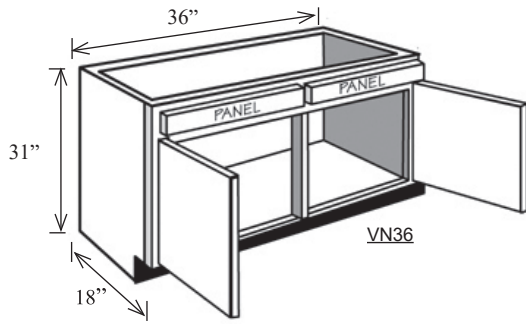

Narrow Vanity Cabinets

Opening widths per left and right side.

Vanity Cabinets

Item No.	Width	Height	Depth	Doors	Opening W	Opening H	Center Stile W
VN30	30"	31"	18"	2	12"	5 1/4" / 16 3/4"	3"
VN36	36"	31"	18"	2	15"	5 1/4" / 16 3/4"	3"
VN42	42"	31"	18"	2	18"	5 1/4" / 16 3/4"	3"
VN48	48"	31"	18"	4	21"	5 1/4" / 16 3/4"	3"