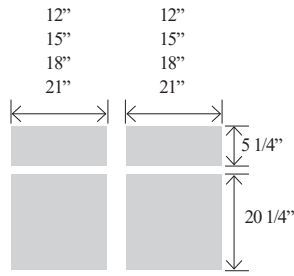

Vanity Cabinets

Item No.	Width	Height	Depth	Doors	Opening W	Opening H
V15L	15"	31"	21"	1	12"	5 1/4" / 16 3/4"
V18L	18"	31"	21"	1	15"	5 1/4" / 16 3/4"
V15R	15"	31"	21"	1	12"	5 1/4" / 16 3/4"
V18R	18"	31"	21"	1	15"	5 1/4" / 16 3/4"
V24	24"	31"	21"	2	21"	5 1/4" / 16 3/4"
V24L	24"	31"	21"	1	21"	5 1/4" / 16 3/4"
V24R	24"	31"	21"	1	21"	5 1/4" / 16 3/4"

Tall Vanity Cabinets

Item No.	Width	Height	Depth	Doors	Opening W	Opening H
VT15L	15"	34 1/2"	21"	1	12"	5 1/4" / 20 1/4"
VT18L	18"	34 1/2"	21"	1	15"	5 1/4" / 20 1/4"
VT15R	15"	34 1/2"	21"	1	12"	5 1/4" / 20 1/4"
VT18R	18"	34 1/2"	21"	1	15"	5 1/4" / 20 1/4"
VT24	24"	34 1/2"	21"	2	21"	5 1/4" / 20 1/4"
VT24L	24"	34 1/2"	21"	1	21"	5 1/4" / 20 1/4"
VT24R	24"	34 1/2"	21"	1	21"	5 1/4" / 20 1/4"

Bathroom Vanity Cabinets

Vanity Cabinets

Opening Dimensions

Opening widths per left and right side.

Item No.	Width	Height	Depth	Doors	Opening W	Opening H	Center Stile W
V30	30"	31"	21"	2	12"	5 1/4" / 16 3/4"	3"
V36	36"	31"	21"	2	15"	5 1/4" / 16 3/4"	3"
V42	42"	31"	21"	2	18"	5 1/4" / 16 3/4"	3"
V48-4	48"	31"	21"	4	21"	5 1/4" / 16 3/4"	3"
V48-2	48"	31"	21"	2	21"	5 1/4" / 16 3/4"	3"

Tall Vanity Cabinets

Opening Dimensions

Opening widths per left and right side.

Item No.	Width	Height	Depth	Doors	Opening W	Opening H	Center Stile W
VT30	30"	34 1/2"	21"	2	12"	5 1/4" / 20 1/4"	3"
VT36	36"	34 1/2"	21"	2	15"	5 1/4" / 20 1/4"	3"
VT42	42"	34 1/2"	21"	2	18"	5 1/4" / 20 1/4"	3"
VT48-4	48"	34 1/2"	21"	4	21"	5 1/4" / 20 1/4"	3"
VT48-2	48"	34 1/2"	21"	2	21"	5 1/4" / 20 1/4"	3"