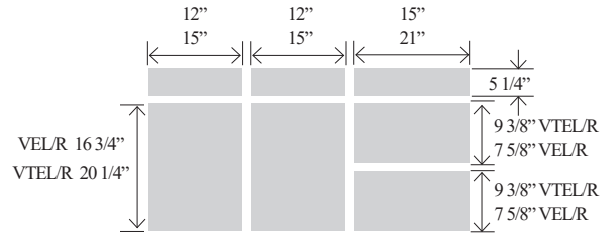

Combo Vanities

150

Combo Vanities

- One 4"H top drawer
- Two 6"H drawers on VEL and VER
- Two 8"H drawers on VTEL and VTER
- Two false drawer fronts
- Specify finished sides left, right or both

Vanity Cabinets

Item No.	Width	Height	Depth	Doors	Drawers	Opening W	Opening H	Center Stile W
VEL48	48"	31"	21"	2	3	15" / 12" / 12"	5 1/4" / 7 5/8" / 16 3/4"	3"
VEL54	54"	31"	21"	2	3	21" / 12" / 12"	5 1/4" / 7 5/8" / 16 3/4"	3"
VEL60	60"	31"	21"	2	3	21" / 15" / 15"	5 1/4" / 7 5/8" / 16 3/4"	3"
VER48	48"	31"	21"	2	3	12" / 12" / 15"	5 1/4" / 7 5/8" / 16 3/4"	3"
VER54	54"	31"	21"	2	3	12" / 12" / 21"	5 1/4" / 7 5/8" / 16 3/4"	3"
VER60	60"	31"	21"	2	3	15" / 15" / 21"	5 1/4" / 7 5/8" / 16 3/4"	3"

Tall Vanity Cabinets

Item No.	Width	Height	Depth	Doors	Drawers	Opening W	Opening H	Center Stile W
VTEL48	48"	34 1/2"	21"	2	3	15" / 12" / 12"	5 1/4" / 9 3/8" / 20 1/4"	3"
VTEL54	54"	34 1/2"	21"	2	3	21" / 12" / 12"	5 1/4" / 9 3/8" / 20 1/4"	3"
VTEL60	60"	34 1/2"	21"	2	3	21" / 15" / 15"	5 1/4" / 9 3/8" / 20 1/4"	3"
VTER48	48"	34 1/2"	21"	2	3	12" / 12" / 15"	5 1/4" / 9 3/8" / 20 1/4"	3"
VTER54	54"	34 1/2"	21"	2	3	12" / 12" / 21"	5 1/4" / 9 3/8" / 20 1/4"	3"
VTER60	60"	34 1/2"	21"	2	3	15" / 15" / 21"	5 1/4" / 9 3/8" / 20 1/4"	3"