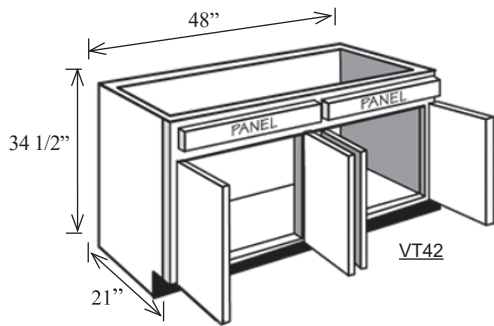

Bathroom Vanity Cabinets

Vanity Cabinets

Opening Dimensions

Opening widths per left and right side.

Item No.	Width	Height	Depth	Doors	Opening W	Opening H	Center Stile W
V30	30"	31"	21"	2	12"	5 1/4" / 16 3/4"	3"
V36	36"	31"	21"	2	15"	5 1/4" / 16 3/4"	3"
V42	42"	31"	21"	2	18"	5 1/4" / 16 3/4"	3"
V48-4	48"	31"	21"	4	21"	5 1/4" / 16 3/4"	3"
V48-2	48"	31"	21"	2	21"	5 1/4" / 16 3/4"	3"