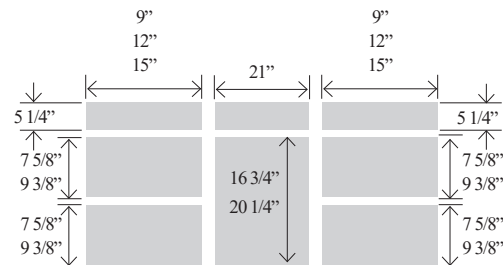

Tall Vanity Cabinets

Opening Dimensions

Opening widths per left and right side.

Item No.	Width	Height	Depth	Doors	Opening W	Opening H	Center Stile W
VT30	30"	34 1/2"	21"	2	12"	5 1/4" / 20 1/4"	3"
VT36	36"	34 1/2"	21"	2	15"	5 1/4" / 20 1/4"	3"
VT42	42"	34 1/2"	21"	2	18"	5 1/4" / 20 1/4"	3"
VT48-4	48"	34 1/2"	21"	4	21"	5 1/4" / 20 1/4"	3"
VT48-2	48"	34 1/2"	21"	2	21"	5 1/4" / 20 1/4"	3"

Narrow Vanity Cabinets

VN24

VTN15

Opening Dimensions

Vanity Cabinets

Item No.	Width	Height	Depth	Doors	Opening W	Opening H
VN15L	15"	31"	18"	1	12"	5 1/4" / 16 3/4"
VN18L	18"	31"	18"	1	15"	5 1/4" / 16 3/4"
VN15R	15"	31"	18"	1	12"	5 1/4" / 16 3/4"
VN18R	18"	31"	18"	1	15"	5 1/4" / 16 3/4"
VN24	24"	31"	18"	2	21"	5 1/4" / 16 3/4"
VN24L	24"	31"	18"	1	21"	5 1/4" / 16 3/4"
VN24R	24"	31"	18"	1	21"	5 1/4" / 16 3/4"

Opening widths per left and right side.

Tall Vanity Cabinets

Item No.	Width	Height	Depth	Doors	Opening W	Opening H	Center Stile W
VTN30	30"	34 1/2"	18"	2	12"	5 1/4" / 20 1/4"	3"
VTN36	36"	34 1/2"	18"	2	15"	5 1/4" / 20 1/4"	3"
VTN42	42"	34 1/2"	18"	2	18"	5 1/4" / 20 1/4"	3"
VTN48-4	48"	34 1/2"	18"	4	21"	5 1/4" / 20 1/4"	3"
VTN48-2	48"	34 1/2"	18"	2	21"	5 1/4" / 20 1/4"	3"

Item No.	Width	Height	Depth	Doors	Drawers	Opening W	Opening H
VEM54	54"	31"	21"	4	3	18" / 9" / 18"	5 1/4" / 7 5/8" / 16 3/4"
VEM60	60"	31"	21"	4	3	21" / 9" / 21"	5 1/4" / 7 5/8" / 16 3/4"
VTEM54	54"	34 1/2"	21"	4	3	18" / 9" / 18"	5 1/4" / 9 3/8" / 20 1/4"
VTEM60	60"	34 1/2"	21"	4	3	21" / 9" / 21"	5 1/4" / 9 3/8" / 20 1/4"