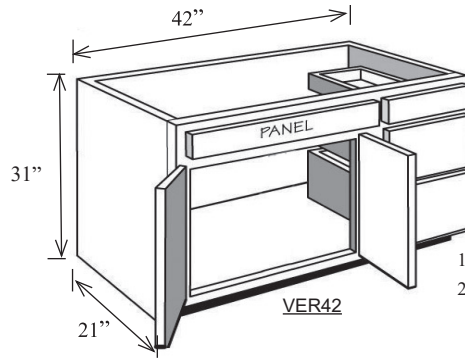

Combo Vanities

Opening dimensions

- Two false drawer fronts on 30"W & 36"W
- Two 6"H drawers on VEL and VER
- Two 8"H drawers on VTEL and VTER
- Specify finished sides left, right or both
- Three Drawers on 42"W, 4"h top drawer
- One false drawer front on 42"W
- Specify hinge left or hinge right for one door cabinet
- Specify finished sides left, right or both

Vanity Cabinets

Item No.	Width	Height	Depth	Doors	Drawers	Opening W	Opening H
VEL30L	30"	31"	21"	1	2	12"/12"	5 1/4" / 16 3/4"
VEL36L	36"	31"	21"	1	2	15"/15"	5 1/4" / 16 3/4"
VEL30R	30"	31"	21"	1	2	12"/12"	5 1/4" / 16 3/4"
VEL36R	36"	31"	21"	1	2	15"/15"	5 1/4" / 16 3/4"
VEL42	42"	31"	21"	2	3	15"/21"	5 1/4" / 16 3/4"
VER30L	30"	31"	21"	1	2	12"/12"	5 1/4" / 16 3/4"
VER36L	36"	31"	21"	1	2	15"/15"	5 1/4" / 16 3/4"
VER30R	30"	31"	21"	1	2	12"/12"	5 1/4" / 16 3/4"
VER36R	36"	31"	21"	1	2	15"/15"	5 1/4" / 16 3/4"
VER42	42"	31"	21"	2	3	21"/15"	5 1/4" / 16 3/4"

Tall Vanity Cabinets

Item No.	Width	Height	Depth	Doors	Drawers	Opening W	Opening H
VTEL30L	30"	34 1/2"	21"	1	2	12"/12"	5 1/4" / 20 1/4"
VTEL36L	36"	34 1/2"	21"	1	2	15"/15"	5 1/4" / 20 1/4"
VTEL30R	30"	34 1/2"	21"	1	2	12"/12"	5 1/4" / 20 1/4"
VTEL36R	36"	34 1/2"	21"	1	2	15"/15"	5 1/4" / 20 1/4"
VTEL42	42"	34 1/2"	21"	2	3	15"/21"	5 1/4" / 20 1/4"
VTER30L	30"	34 1/2"	21"	1	2	12"/12"	5 1/4" / 20 1/4"
VTER36L	36"	34 1/2"	21"	1	2	15"/15"	5 1/4" / 20 1/4"
VTER30R	30"	34 1/2"	21"	1	2	12"/12"	5 1/4" / 20 1/4"
VTER36R	36"	34 1/2"	21"	1	2	15"/15"	5 1/4" / 20 1/4"
VTER42	42"	34 1/2"	21"	2	3	21"/15"	5 1/4" / 20 1/4"