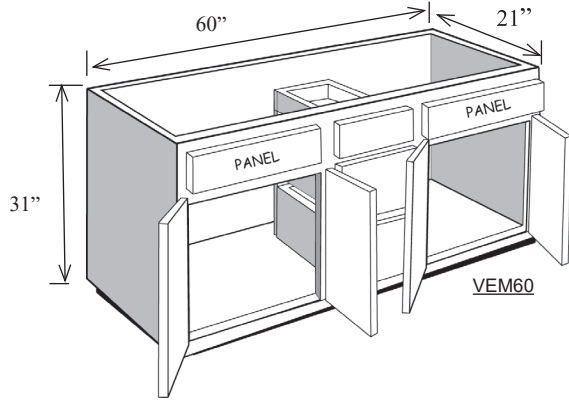

Combo Vanities

152

Combo Vanities

- Two false drawer fronts
- One 4"H & Two 6"H drawers VEM
- One 4"H & Two 8"H drawers VTEM
- Specify finished sides left, right or both

Item No.	Width	Height	Depth	Doors	Drawers	Opening W	Opening H
VEM54	54"	31"	21"	4	3	18" / 9" / 18"	5 1/4" / 7 5/8" / 16 3/4"
VEM60	60"	31"	21"	4	3	21" / 9" / 21"	5 1/4" / 7 5/8" / 16 3/4"
VTEM54	54"	34 1/2"	21"	4	3	18" / 9" / 18"	5 1/4" / 9 3/8" / 20 1/4"
VTEM60	60"	34 1/2"	21"	4	3	21" / 9" / 21"	5 1/4" / 9 3/8" / 20 1/4"