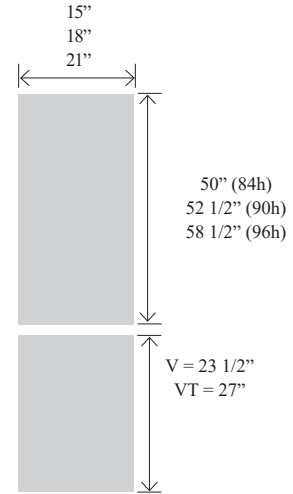

Linen Cabinets

158

Linen Cabinets

- Four adjustable shelves
- One fixed shelf
- Two doors
- Specify hinge left or hinge right
- Specify finished sides left, right or both
- L=Hinged Left, R= Hinged Right

Item No.	Width	Height	Depth	Shelves	Doors	Opening W	Opening H
VLC1884L	18"	84"	21"	4	2	15"	50" / 23 1/2"
VLC2184L	21"	84"	21"	4	2	18"	50" / 23 1/2"
VLC1884R	18"	84"	21"	4	2	15"	50" / 23 1/2"
VLC2184R	21"	84"	21"	4	2	18"	50" / 23 1/2"
VLC2484	24"	84"	21"	4	4	21"	50" / 23 1/2"
VLC2484L	24"	84"	21"	4	2	21"	50" / 23 1/2"
VLC2484R	24"	84"	21"	4	2	21"	50" / 23 1/2"
VTLC1890L	18"	90"	21"	4	2	15"	52 1/2" / 27"
VTLC2190L	21"	90"	21"	4	2	18"	52 1/2" / 27"
VTLC1890R	18"	90"	21"	4	2	15"	52 1/2" / 27"
VTLC2190R	21"	90"	21"	4	2	18"	52 1/2" / 27"
VTLC2490	24"	90"	21"	4	4	21"	52 1/2" / 27"
VTLC2490L	24"	90"	21"	4	2	21"	52 1/2" / 27"
VTLC2490R	24"	90"	21"	4	2	21"	52 1/2" / 27"
VTLC1896L	18"	96"	21"	4	2	15"	58 1/2" / 27"
VTLC2196L	21"	96"	21"	4	2	18"	58 1/2" / 27"
VTLC1896R	18"	96"	21"	4	2	15"	58 1/2" / 27"
VTLC2196R	21"	96"	21"	4	2	18"	58 1/2" / 27"
VTLC2496	24"	96"	21"	4	4	21"	58 1/2" / 27"
VTLC2496L	24"	96"	21"	4	2	21"	58 1/2" / 27"
VTLC2496R	24"	96"	21"	4	2	21"	58 1/2" / 27"