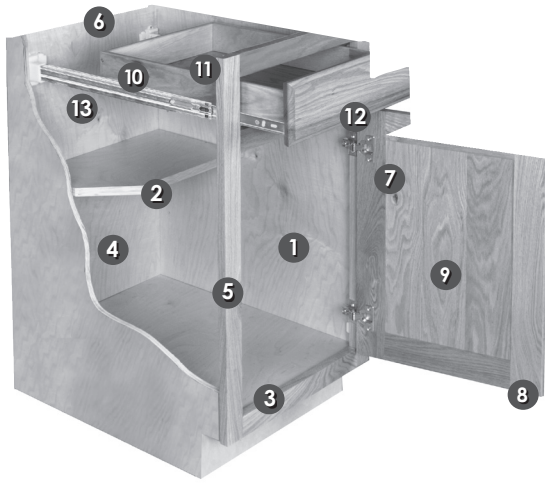

KITCHENS

Cabinet Features

1. 1/2" birch furniture grade veneer core plywood
2. 3/4" birch furniture grade veneer core plywood adjustable shelves
3. 1/2" birch furniture grade veneer core plywood fixed shelves
4. Birch furniture grade veneer core plywood back
5. 1 1/2" solid wood pocket mortised face frames
6. 1/2" concealed birch furniture grade veneer core plywood hanger strips

All cabinets are fully assembled

Door Features

7. 110° self closing 6 way adjustable, concealed, 1/2" overlay or 1 1/4" full overlay hinges
8. solid wood door frames
9. 5/8" solid wood raised panels, 1/4" flat panels
10. 5/8" solid wood four corner English dovetail drawer boxes
11. Birch furniture grade veneer core plywood drawer bottom
12. 1/2" overlay drawer fronts or 1 1/4" full overlay drawer fronts
13. Full extension under mount soft-close drawer slides